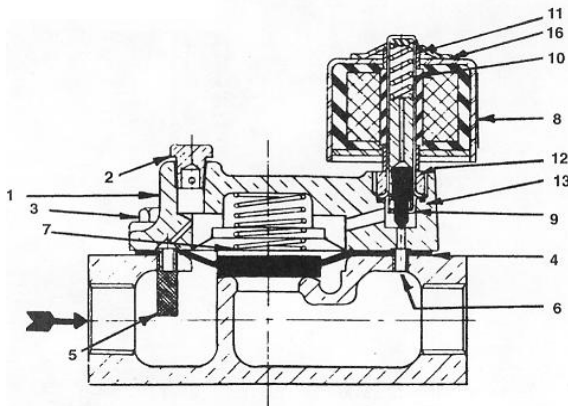

Manufacturer

HAYS

Product

3110 SERIES 3/4" -2" BRASS ELECTRIC VALVES

Item #	Description	PART# 3/4"	1"	1 1/4"	1 1/2"	2"
	COVER ASSEMBLY (1,2,9,10,11,12,	111125	11133	11136	11137	11138
1	COVER ONLY	689803	689403	688603	688203	714601
2	BLEED SCREW	DC10 (S)	DC10 (S)	DC10 (S)	DC10 (S)	DC10 (S)
3	COVER BOLT*	5502	5502	5502	5502	5459
4	DIAPHRAGM ASSY	10984	11378	11312	11311	11310
5	STRAINER BASKET	6565PC	6565PC	6565	6565	6565
6	POSITIONING EYELET	6364PC	6364PC	6364	6364	6364
7	DIAPHRAGM SPRING	2486PC	2488PC	2488	2488	4554
8	24 VOLT SOLENOID ASSY	6969-24 (S)	6969-24	6969-24 (S)	6969-24 (S)	6969-24(S)
8	110 VOLT SOLINOID ASSY	6969-110	6969-110	6969-110	6969-110	6969-110
9	PLUNGER ASSY	41973PC	41973PC	41973	41973	41973
10	PLUNGER SPRING	4198	4198PC	4198	4198	4198
11	PLUNGER HOUSING	41922	41922PC	41922	41922	41922
12	PLUNGER HOUSING NUT	4194	4194	4194	4194	4194
13	PLUNGER HOUSING GASKET	RCO110004 (S)	RCO110004 (S)	RCO110004 (S)	RCO110004 (S)	RCO110004 (S)
14	24 VAC COIL	5734	5734	5734	5734	5734
15	11 VAC COIL	5709	5709	5709	5709	5709
16	COIL RETAINER	2958PC	2958PC	2958	2958	2958
17	SOLENOID REMOVAL TOOL	4539	4539	4539	4539	4539