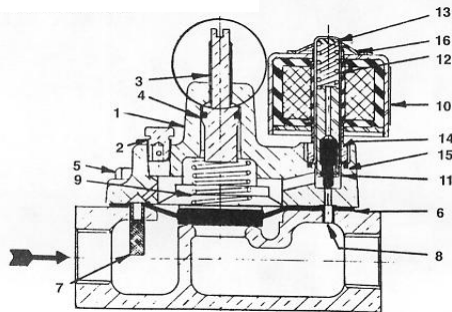

*NOT INCLUDED IN COVER ASSY.

(S)= stocking part prices may vary and are subject to change at any time.

For current pricing, please call customer service at

HAYS

Manufacturer

Product

3112 SERIES 3/4" -3" BRASS ELECTRIC VALVES

Item #	Description	PART# 3/4"	1"	1 1/4"	1 1/2"	2"	2 1/2"	3"
	COVER ASSEMBLY	11125	11133	11136	11137	11138	11115	11114
1	COVER ONLY	OBSOLETE	689503	OBSOLETE	688303	714601	7147	7148
2	BLEED SCREW	DC10 (S)	DC10 (S)	DC10 (S)	DC10 (S)	DC10 (S)	DC10 (S)	DC10 (S)
3	FLOW CONTROL STEM	62741	62741	62741	62741	62741	62741	62741
4	FLOW STEM O-RING	RCO110011 (S)	RCO110011 (S)	RCO110011 (S)	RCO110011 (S)	RCO110011 (S)	RCO110011 (S)	RCO110011 (S)
5	COVER BOLT**	5502	5502	5502	5502	5459	5459	5459
6	DIAPHRAGM ASSEMBLY	10984	11378	11312	11311	11310	11318	11317
7	STRAINER BASKET	6565	6565	6565	6565	6565	6565	6565
8	POSITIONING EYELET	6364	6364	6364	6364	6364	6364	6364
9	DIAPHRAGM SPRING**	2486	2488	2488	2488	4554	4554	4554
10	24V SOLENOID ASSY	6969-24 (S)	6969-24 (S)	6969-24 (S)	6969-24 (S)	6969-24 (S)	6969-24 (S)	6969-24 (S)
10	110V SOLENOID ASSY	6969-110	6969-110	6969-110	6969-110	6969-110	6969-110	6969-110
11	PLUNGER ASSY	41973	41973	419736	41973	41973	41973	41973
12	PLUNGER SPRING	4198	4198	4198	4198	4198	4198	4198
13	PLUNGER HOUSING	41922	41922	41922	41922	41922	41922	41922
14	PLUNGER HOUSING NUT	4194	4194	4194	4194	4194	4194	4194
15	PLUNGER HOUSING GASKET	RCO110004 (S)	RCO110004 (S)	RCO110004 (S)	RCO110004 (S)	RCO110004 (S)	RCO110004 (S)	RCO110004 (S)
	24 VAC COIL	5734	5734	5734	5734	5734	5734	5734
	110 VAC COIL	5709	5709	5709	5709	5709	5709	5709
16	COIL RETAINER	2958	2958	2958	2958	2958	2958	2958
	SOLENOID REMOVAL TOOL	4539	4539	4539	4539	4539	4539	4539